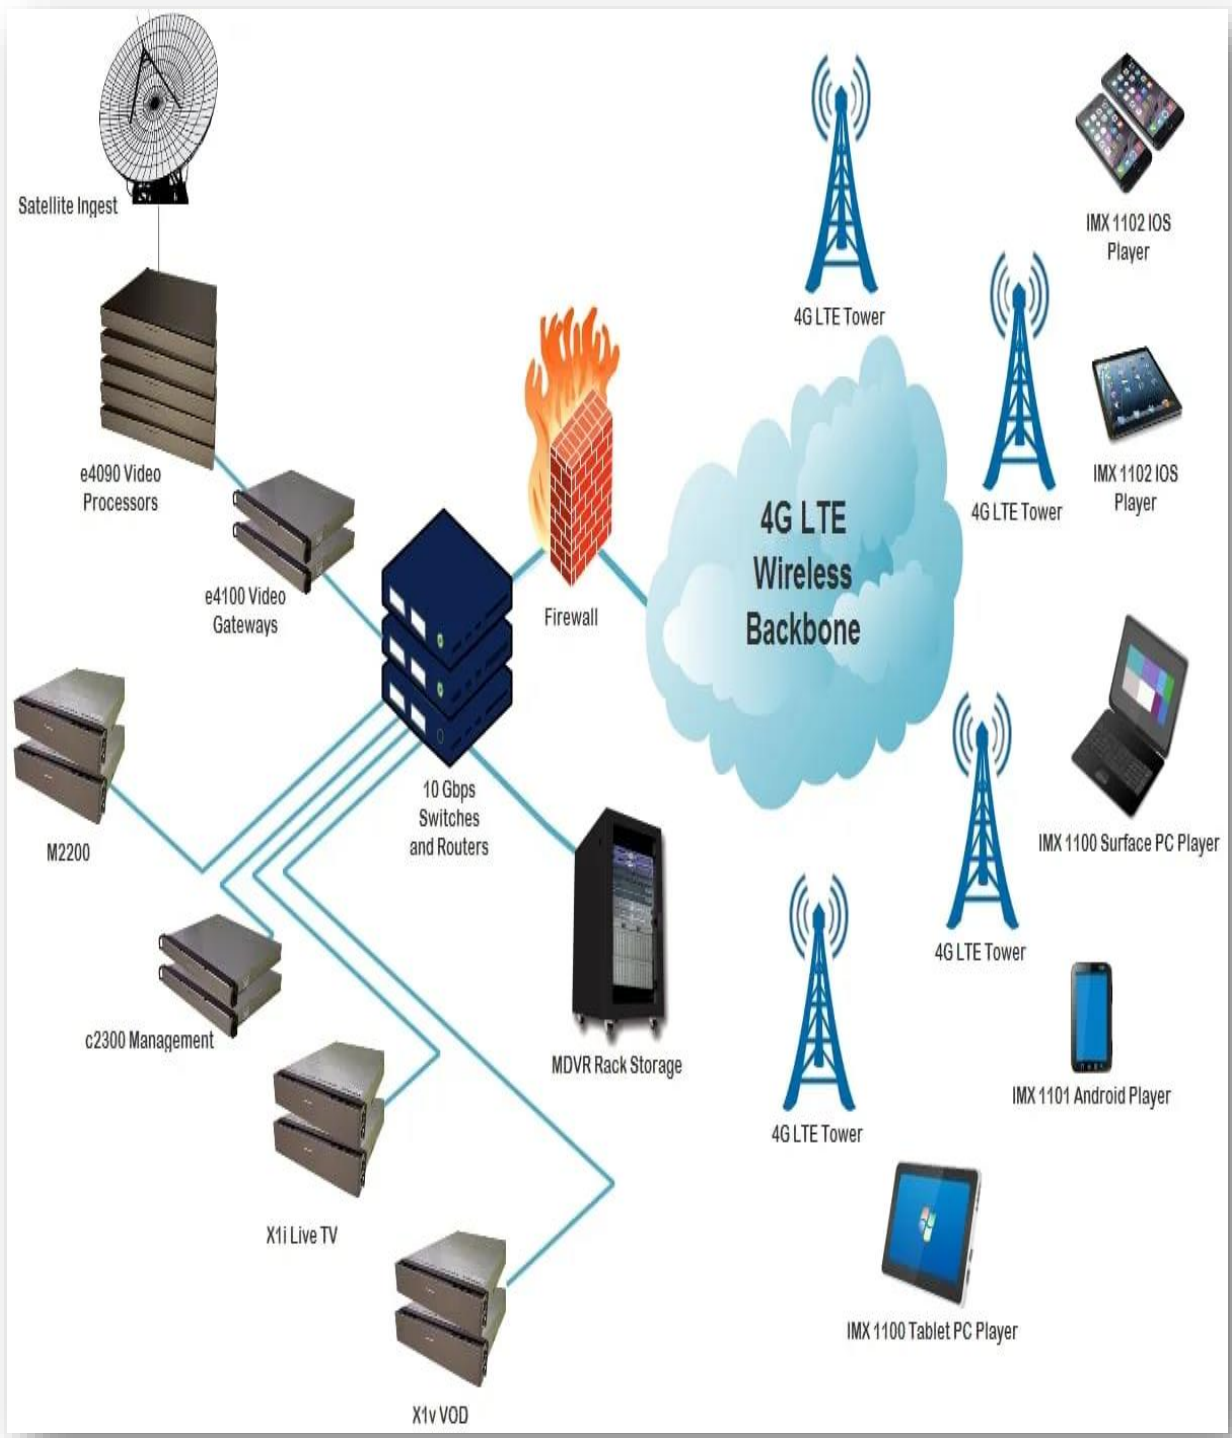

Mobile Network Work

S.Deepa
I M. Sc (CS)